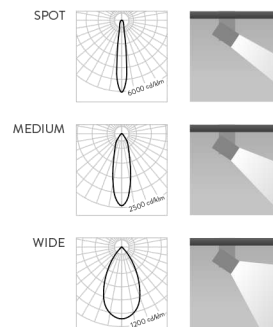

CV ONE

CE IP20

Application	Modern floodlights, dedicated to general lighting sales and exhibition spaces.
Installation	Indoor
Mounting	Ceiling or track system
Material	Anodized aluminium
Details	Graphite as a standard
CRI	Min 80
Options	Other RAL coating, CRI >80
Power supply	230V, 50Hz
Safety class	I

TYPE	CV ONE
WEIGHT	2,4 kg

REVA CV ONE

Media Library (Sopot, Poland)

TYPE				
CV ONE 28W	CV ONE 28 W
CV ONE 38 W	CV ONE 38 W
LED COLOR				
warm white 3000K	CV	...	WW	...
neutral white 4000K	CV	...	NW	...
cool white 6500K	CV	...	CW	...
OPTIC				
SPOT	CV	SPOT
MEDIUM	CV	MEDIUM
WIDE	CV	WIDE
e.g.	CV	28 W	WW	SPOT

FLUX INFORMATION [LED]		
CV ONE 28W	WW	2400 lm
CV ONE 28W	NW	2500 lm
CV ONE 28W	CW	2700 lm
CV ONE 38 W	WW	3300 lm
CV ONE 38 W	NW	3500 lm
CV ONE 38 W	CW	3700 lm