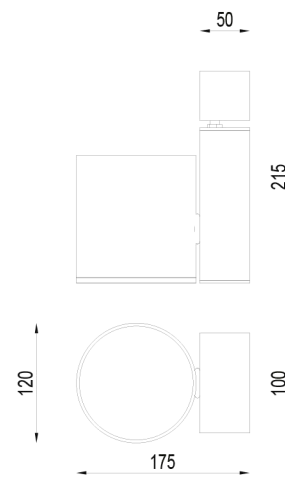

TYPE	CV ONE
WEIGHT	2,4 kg

REVA CV ONE

Media Library (Sopot, Poland)

TYPE				
CV ONE 28W	CV ONE 28 W
CV ONE 38 W	CV ONE 38 W
LED COLOR				
warm white 3000K	CV	...	WW	...
neutral white 4000K	CV	...	NW	...
cool white 6500K	CV	...	CW	...
OPTIC				
SPOT	CV	SPOT
MEDIUM	CV	MEDIUM
WIDE	CV	WIDE
e.g.	CV	28 W	WW	SPOT

FLUX INFORMATION [LED]		
CV ONE 28W	WW	2400 lm
CV ONE 28W	NW	2500 lm
CV ONE 28W	CW	2700 lm
CV ONE 38 W	WW	3300 lm
CV ONE 38 W	NW	3500 lm
CV ONE 38 W	CW	3700 lm