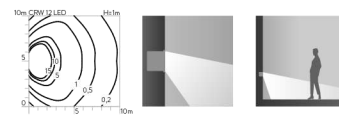

CRW

CE IP67

WEIGHT 4,2 kg

Application	Recessed wall luminaires
Installation	Outdoor
Mounting	Recessed
Material	Anodized cast aluminium
Details	Stainless steel ring 316L
CRI	Min 80
Options	IP68 - on special request
Power supply	230V, 50 Hz
Safety class	I or II (in option)

TYPE				
6LED - 10W	CRW	6
9LED - 13W	CRW	9
12LED - 17W	CRW	12
LED COLOR				
cool white 6500K	CRW	...	CW	...
neutral white 4000K	CRW	...	NW	...
warm white 3000K	CRW	...	WW	...
RED	CRW	...	R	...
GREEN	CRW	...	G	...
BLUE	CRW	...	B	...
ROYAL BLUE	CRW	...	RB	...
AMBER	CRW	...	A	...
RGB	CRW	...	RGB	...
OPTIC				
asymetric	CRW	AS
e.g.	CRW	6	NW	WW