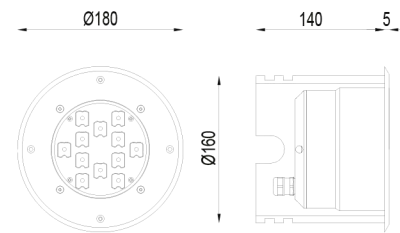

CRW

CE IP67

WEIGHT 4,2 kg

Application	Recessed wall luminaires
Installation	Outdoor
Mounting	Recessed
Material	Anodized cast aluminium
Details	Stainless steel ring 316L
CRI	Min 80
Options	IP68 - on special request
Power supply	230V, 50 Hz
Safety class	I or II (in option)

TYPE				
6LED - 10W	CRW	6
9LED - 13W	CRW	9
12LED - 17W	CRW	12
LED COLOR				
cool white 6500K	CRW	...	CW	...
neutral white 4000K	CRW	...	NW	...
warm white 3000K	CRW	...	WW	...
RED	CRW	...	R	...
GREEN	CRW	...	G	...
BLUE	CRW	...	B	...
ROYAL BLUE	CRW	...	RB	...
AMBER	CRW	...	A	...
RGB	CRW	...	RGB	...
OPTIC				
asymetric	CRW	AS
e.g.	CRW	6	NW	WW