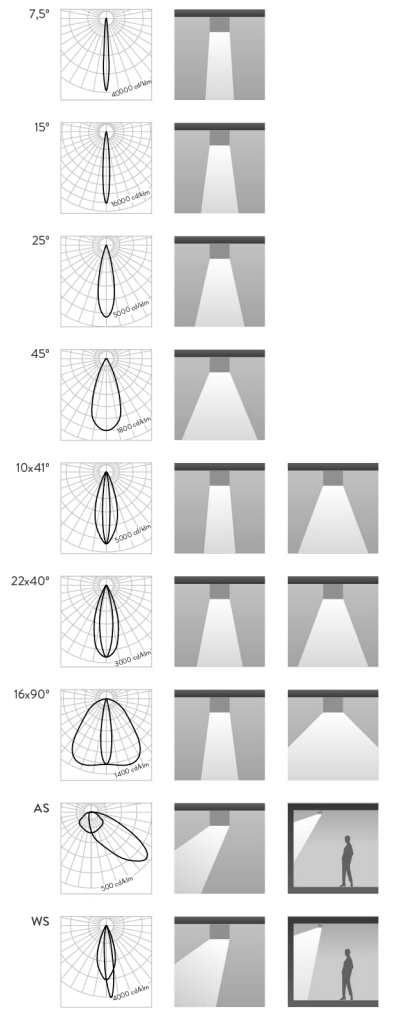

WEIGHT 3,3 kg

REVA CRN (9LED - 13W)

TYPE				
6LED - 10W	CRN	6
9LED - 13W	CRN	9
12LED - 17W	CRN	12

LED COLOR				
cool white 6500K	CRN	...	CW	...
neutral white 4000K	CRN	...	NW	...
warm white 3000K	CRN	...	WW	...
RED	CRN	...	R	...
GREEN	CRN	...	G	...
BLUE	CRN	...	B	...
ROYAL BLUE	CRN	...	RB	...
AMBER	CRN	...	A	...
RGB	CRN	...	RGB	...

OPTIC				
7,5°	CRN	7,5°
15°	CRN	15°
25°	CRN	25°
45°	CRN	45°
10x41°	CRN	10x41°
22x40°	CRN	22x40°
16x90°	CRN	16x90°
asymetric	CRN	AS
wall-wash	CRN	WW
e.g.	CRN	12	WW	45°

Pentagon (Gdynia, Poland)