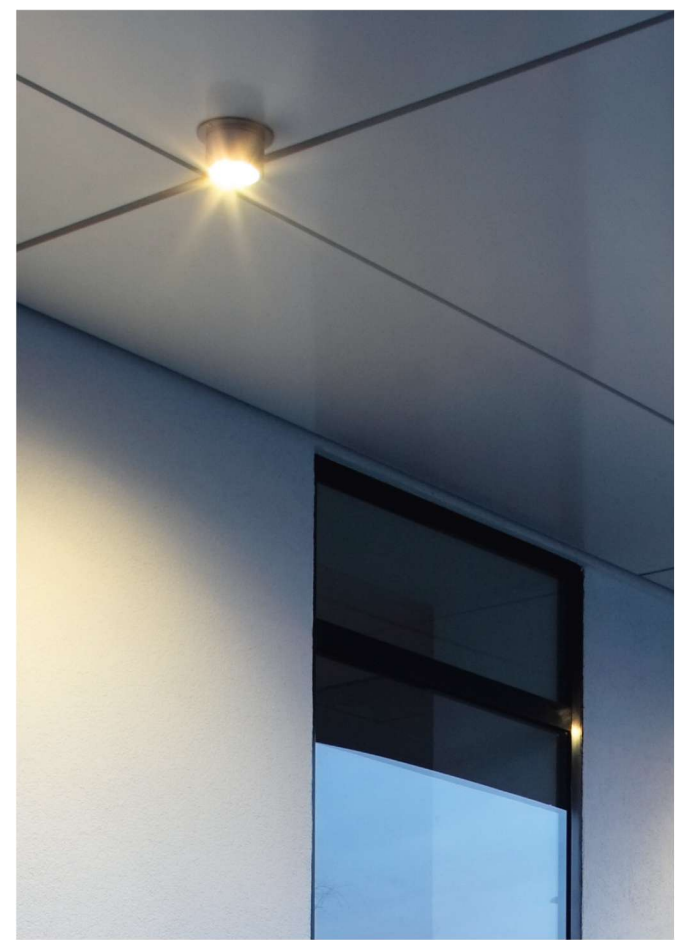

Pentagon (Gdynia, Poland)