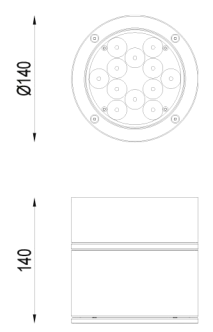

WEIGHT 3,3 kg

REVA CRN (9LED - 13W)

TYPE				
6LED - 10W	CRN	6
9LED - 13W	CRN	9
12LED - 17W	CRN	12

LED COLOR				
cool white 6500K	CRN	...	CW	...
neutral white 4000K	CRN	...	NW	...
warm white 3000K	CRN	...	WW	...
RED	CRN	...	R	...
GREEN	CRN	...	G	...
BLUE	CRN	...	B	...
ROYAL BLUE	CRN	...	RB	...
AMBER	CRN	...	A	...
RGB	CRN	...	RGB	...

OPTIC				
7,5°	CRN	7,5°
15°	CRN	15°
25°	CRN	25°
45°	CRN	45°
10x41°	CRN	10x41°
22x40°	CRN	22x40°
16x90°	CRN	16x90°
asymetric	CRN	AS
wall-wash	CRN	WW
e.g.	CRN	12	WW	45°

Pentagon (Gdynia, Poland)