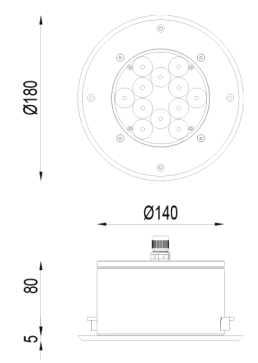

CRD 6, 9, 12

| | |
|---------------------|-----------------------------|
| Application | Recessed ceiling luminaires |
| Installation | Outdoor |
| Mounting | Recessed |
| Material | Anodized cast aluminium |
| Details | Stainless steel ring 316L |
| CRI | Min 80 |
| Options | - |
| Power supply | 230V, 50 Hz |
| Safety class | I or II (in option) |

CE IP67

WEIGHT 3,9 kg

| TYPE DIRECT | | | | |
|---------------------|-----|-----|-----|--------|
| 6LED - 10W | CRD | 6 | ... | ... |
| 9LED - 13W | CRD | 9 | ... | ... |
| 12LED - 17W | CRD | 12 | ... | ... |
| LED COLOR | | | | |
| cool white 6500K | CRD | ... | CW | ... |
| neutral white 4000K | CRD | ... | NW | ... |
| warm white 3000K | CRD | ... | WW | ... |
| RED | CRD | ... | R | ... |
| GREEN | CRD | ... | G | ... |
| BLUE | CRD | ... | B | ... |
| ROYAL BLUE | CRD | ... | RB | ... |
| AMBER | CRD | ... | A | ... |
| RGB | CRD | ... | RGB | ... |
| OPTIC | | | | |
| 7,5° | CRD | ... | ... | 7,5° |
| 15° | CRD | ... | ... | 15° |
| 25° | CRD | ... | ... | 25° |
| 45° | CRD | ... | ... | 45° |
| 10x41° | CRD | ... | ... | 10x41° |
| 22x40° | CRD | ... | ... | 22x40° |
| 16x90° | CRD | ... | ... | 16x90° |
| asymetric | CRD | ... | ... | AS |
| wall-wash | CRD | ... | ... | WS |