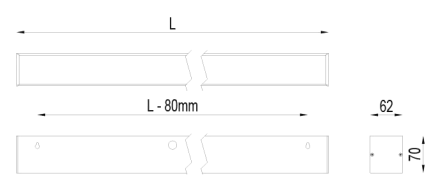

CL-W

CE IP20 IP40 IP44 PZH

| | |
|---------------------|---|
| Application | Wall luminaires designed for bathrooms, corridors and offices spaces. |
| Installation | Indoor |
| Mounting | Wall |
| Material | Anodized aluminium |
| Details | - |
| CRI | Min 80 |
| Options | Other RAL coating, CRI >80, IP44 |
| Power supply | 230V, 50Hz |
| Safety class | I |

| TYPE | CL-W 2200 | CL-W 4400 | CL-W 6600 | CL-W 8800 |
|---------------|-----------|-----------|-----------|-----------|
| WEIGHT | 1,6 kg | 2,8 kg | 4 kg | 5,4 kg |
| L | 600mm | 1160mm | 1720mm | 2280mm |